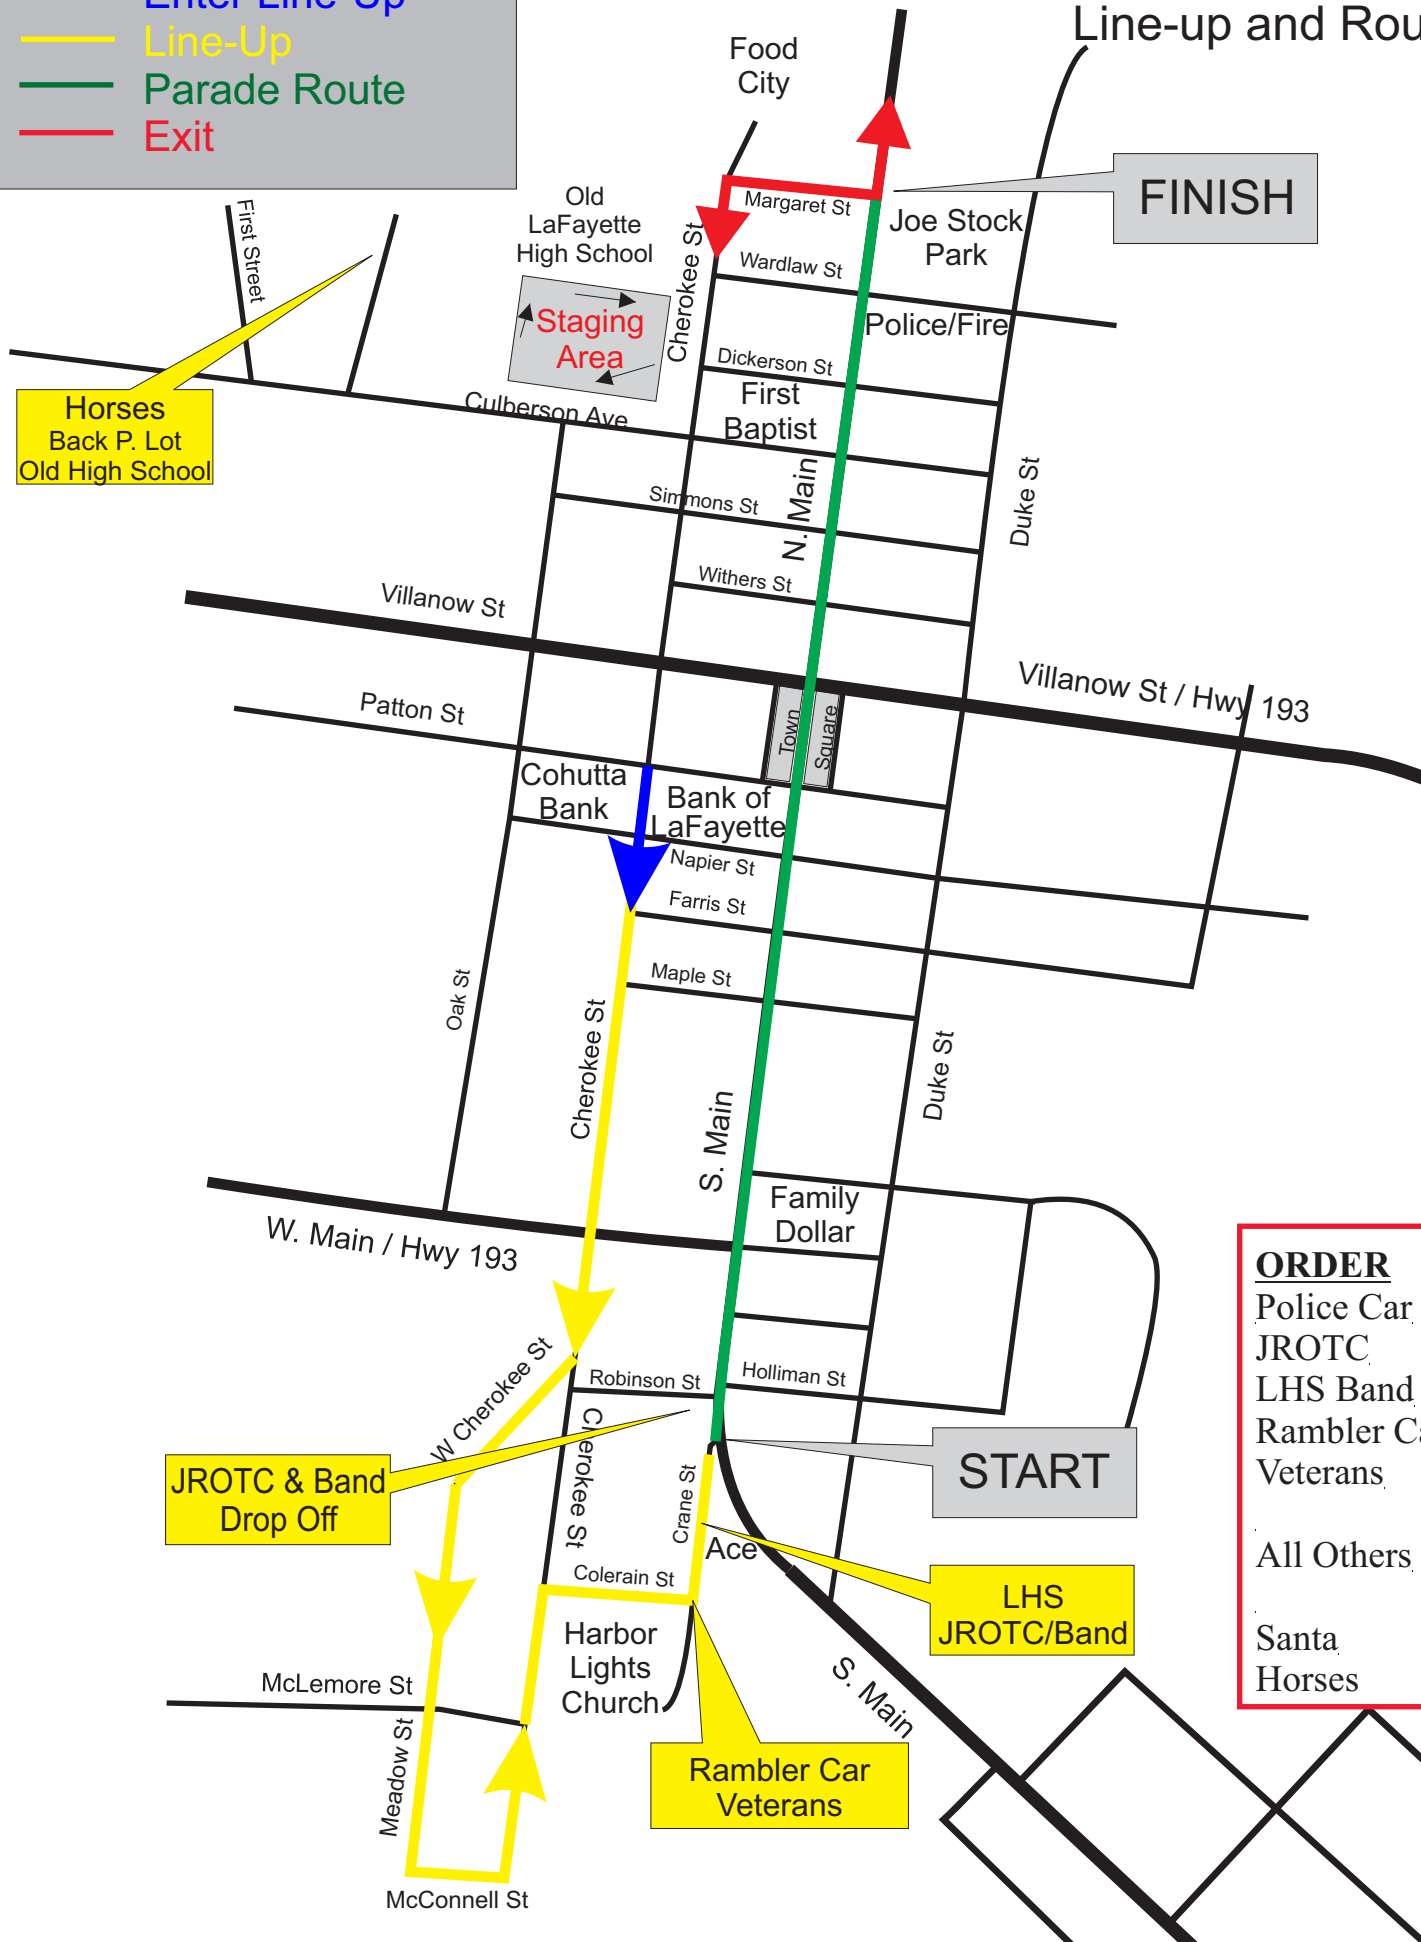

Christmas Parade

Line-up and Route

— Enter Line-Up
— Line-Up
— Parade Route
— Exit

FINISH

Horses
Back P. Lot
Old High School

Staging Area

START

- ORDER**
- Police Car
 - JROTC
 - LHS Band
 - Rambler Car
 - Veterans
 -
 - All Others
 -
 - Santa
 - Horses

JROTC & Band Drop Off

LHS JROTC/Band

Rambler Car Veterans